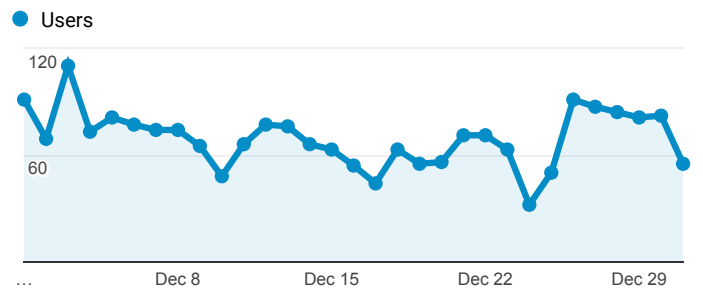

My Dashboard

Dec 1, 2016 - Dec 31, 2016

All Users
100.00% Sessions

Sessions by City

Sessions and % New Sessions by City

City	Sessions	% New Sessions
New York	660	83.94%
Albany	24	83.33%
(not set)	12	66.67%
Syracuse	12	91.67%
Buffalo	11	90.91%
Rochester	11	100.00%
Country Knolls	11	36.36%
Old Westbury	9	44.44%
Schenectady	9	100.00%
Utica	9	100.00%

New Users

Users

Sessions

Sessions by Browser

Browser	Sessions
Chrome	1,020
Safari	981
Internet Explorer	105
Firefox	91
Edge	32
Safari (in-app)	24

Avg. Session Duration and Pages / Session

Bounce Rate

Goal Completions