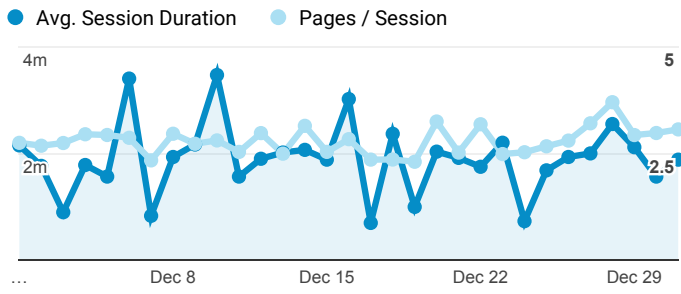

My Dashboard

Dec 1, 2016 - Dec 31, 2016

All Users
100.00% Sessions

Sessions by City

Sessions and % New Sessions by City

City	Sessions	% New Sessions
New York	660	83.94%
Albany	24	83.33%
(not set)	12	66.67%
Syracuse	12	91.67%
Buffalo	11	90.91%
Rochester	11	100.00%
Country Knolls	11	36.36%
Old Westbury	9	44.44%
Schenectady	9	100.00%
Utica	9	100.00%

New Users

Users

Sessions

Sessions by Browser

Browser	Sessions
Chrome	1,020
Safari	981
Internet Explorer	105
Firefox	91
Edge	32
Safari (in-app)	24

Avg. Session Duration and Pages / Session

Bounce Rate

Goal Completions