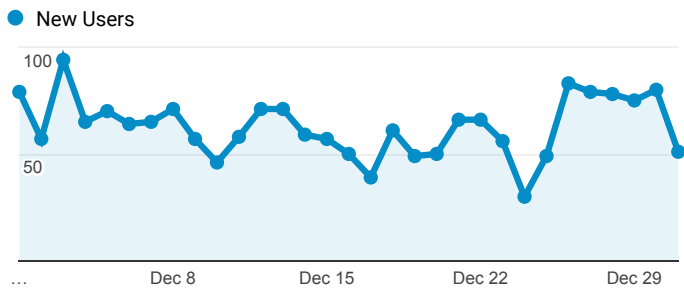

My Dashboard

Dec 1, 2016 - Dec 31, 2016

All Users
100.00% Sessions

Sessions by City

Sessions and % New Sessions by City

City	Sessions	% New Sessions
New York	660	83.94%
Albany	24	83.33%
(not set)	12	66.67%
Syracuse	12	91.67%
Buffalo	11	90.91%
Rochester	11	100.00%
Country Knolls	11	36.36%
Old Westbury	9	44.44%
Schenectady	9	100.00%
Utica	9	100.00%

New Users

Users

Sessions

Sessions by Browser

Browser	Sessions
Chrome	1,020
Safari	981
Internet Explorer	105
Firefox	91
Edge	32
Safari (in-app)	24

Avg. Session Duration and Pages / Session

Bounce Rate

Goal Completions