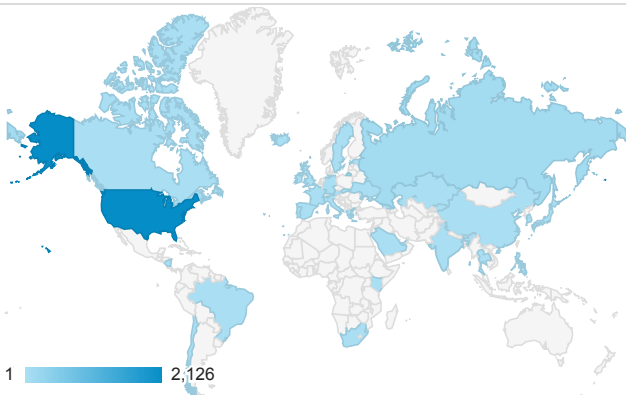

My Dashboard

Dec 1, 2016 - Dec 31, 2016

All Users
100.00% Sessions

Sessions by City

Sessions and % New Sessions by City

City	Sessions	% New Sessions
New York	660	83.94%
Albany	24	83.33%
(not set)	12	66.67%
Syracuse	12	91.67%
Buffalo	11	90.91%
Rochester	11	100.00%
Country Knolls	11	36.36%
Old Westbury	9	44.44%
Schenectady	9	100.00%
Utica	9	100.00%

New Users

Users

Sessions

Sessions by Browser

Browser	Sessions
Chrome	1,020
Safari	981
Internet Explorer	105
Firefox	91
Edge	32
Safari (in-app)	24

Avg. Session Duration and Pages / Session

Bounce Rate

Goal Completions